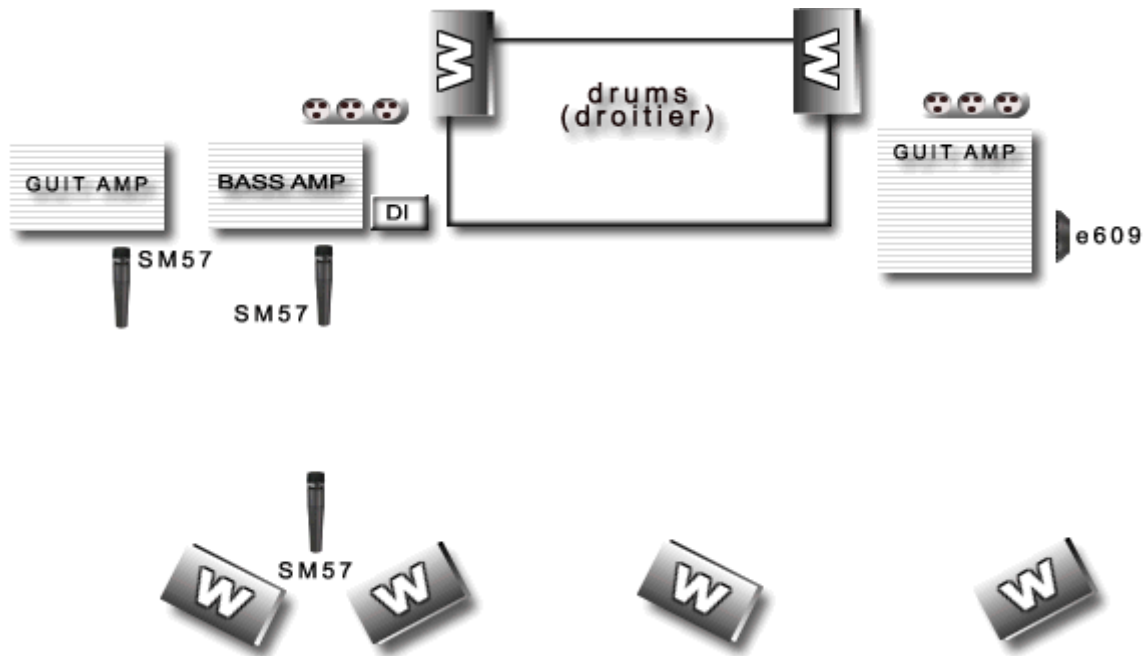

MATAHARI

patch	Micros	Traitement Eventuel
01. kick	Beta 91 / e602	COMPRESSION /GATE
02. snare top	SM 57	COMPRESSION
03. snare bottom	SM 57	GATE
04. snare [2] top	SM 57	COMPRESSION
05. hit hat	SM 81	
06. tom [1]	e604	GATE
07. tom [2]	e604	GATE
08. tom [3]	e604	GATE
09. ride	C 535 EB	
10. overhead	SM 81	
11. overhead	SM 81	
12. bass	D.I.	COMPRESSION
13. bass	SM 57	
14. guitar (jardin)	SM 57	
15. guitar (cour)	e609	
16. vocal (lead)	SM 57	COMPRESSION /GATE